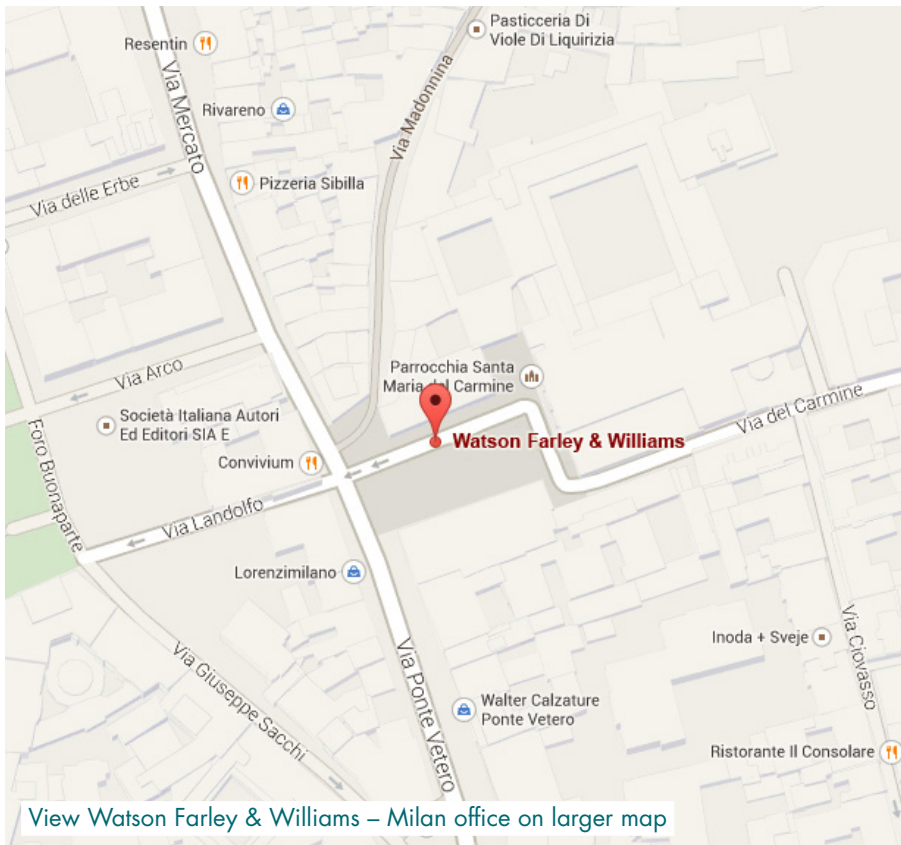

WATSON FARLEY & WILLIAMS

MILAN OFFICE

Watson Farley & Williams
Piazza del Carmine 4
20121 Milan

T +39 02 721 7071

wfw.com

HOW TO FIND US

RAIL

The main station in Milan is Central Station (Stazione Centrale). We recommend that you reach us from here via metro (green line).

You can also reach us from Cadorna Station (Stazione Cadorna), using the metro (green line).

UNDERGROUND / METRO / SUBWAY

Our nearest metro station is Lanza, which is on the green line.

From Lanza metro station

Once above ground, you will see that this stop is in front of a Theatre "Piccolo Teatro". With the Theatre behind you, turn left onto Via Tivoli and then right onto Via Mercato, keep walking until you arrive at Piazza del Carmine on your left, our offices are on the left hand side of the Church "Maria del Carmine".